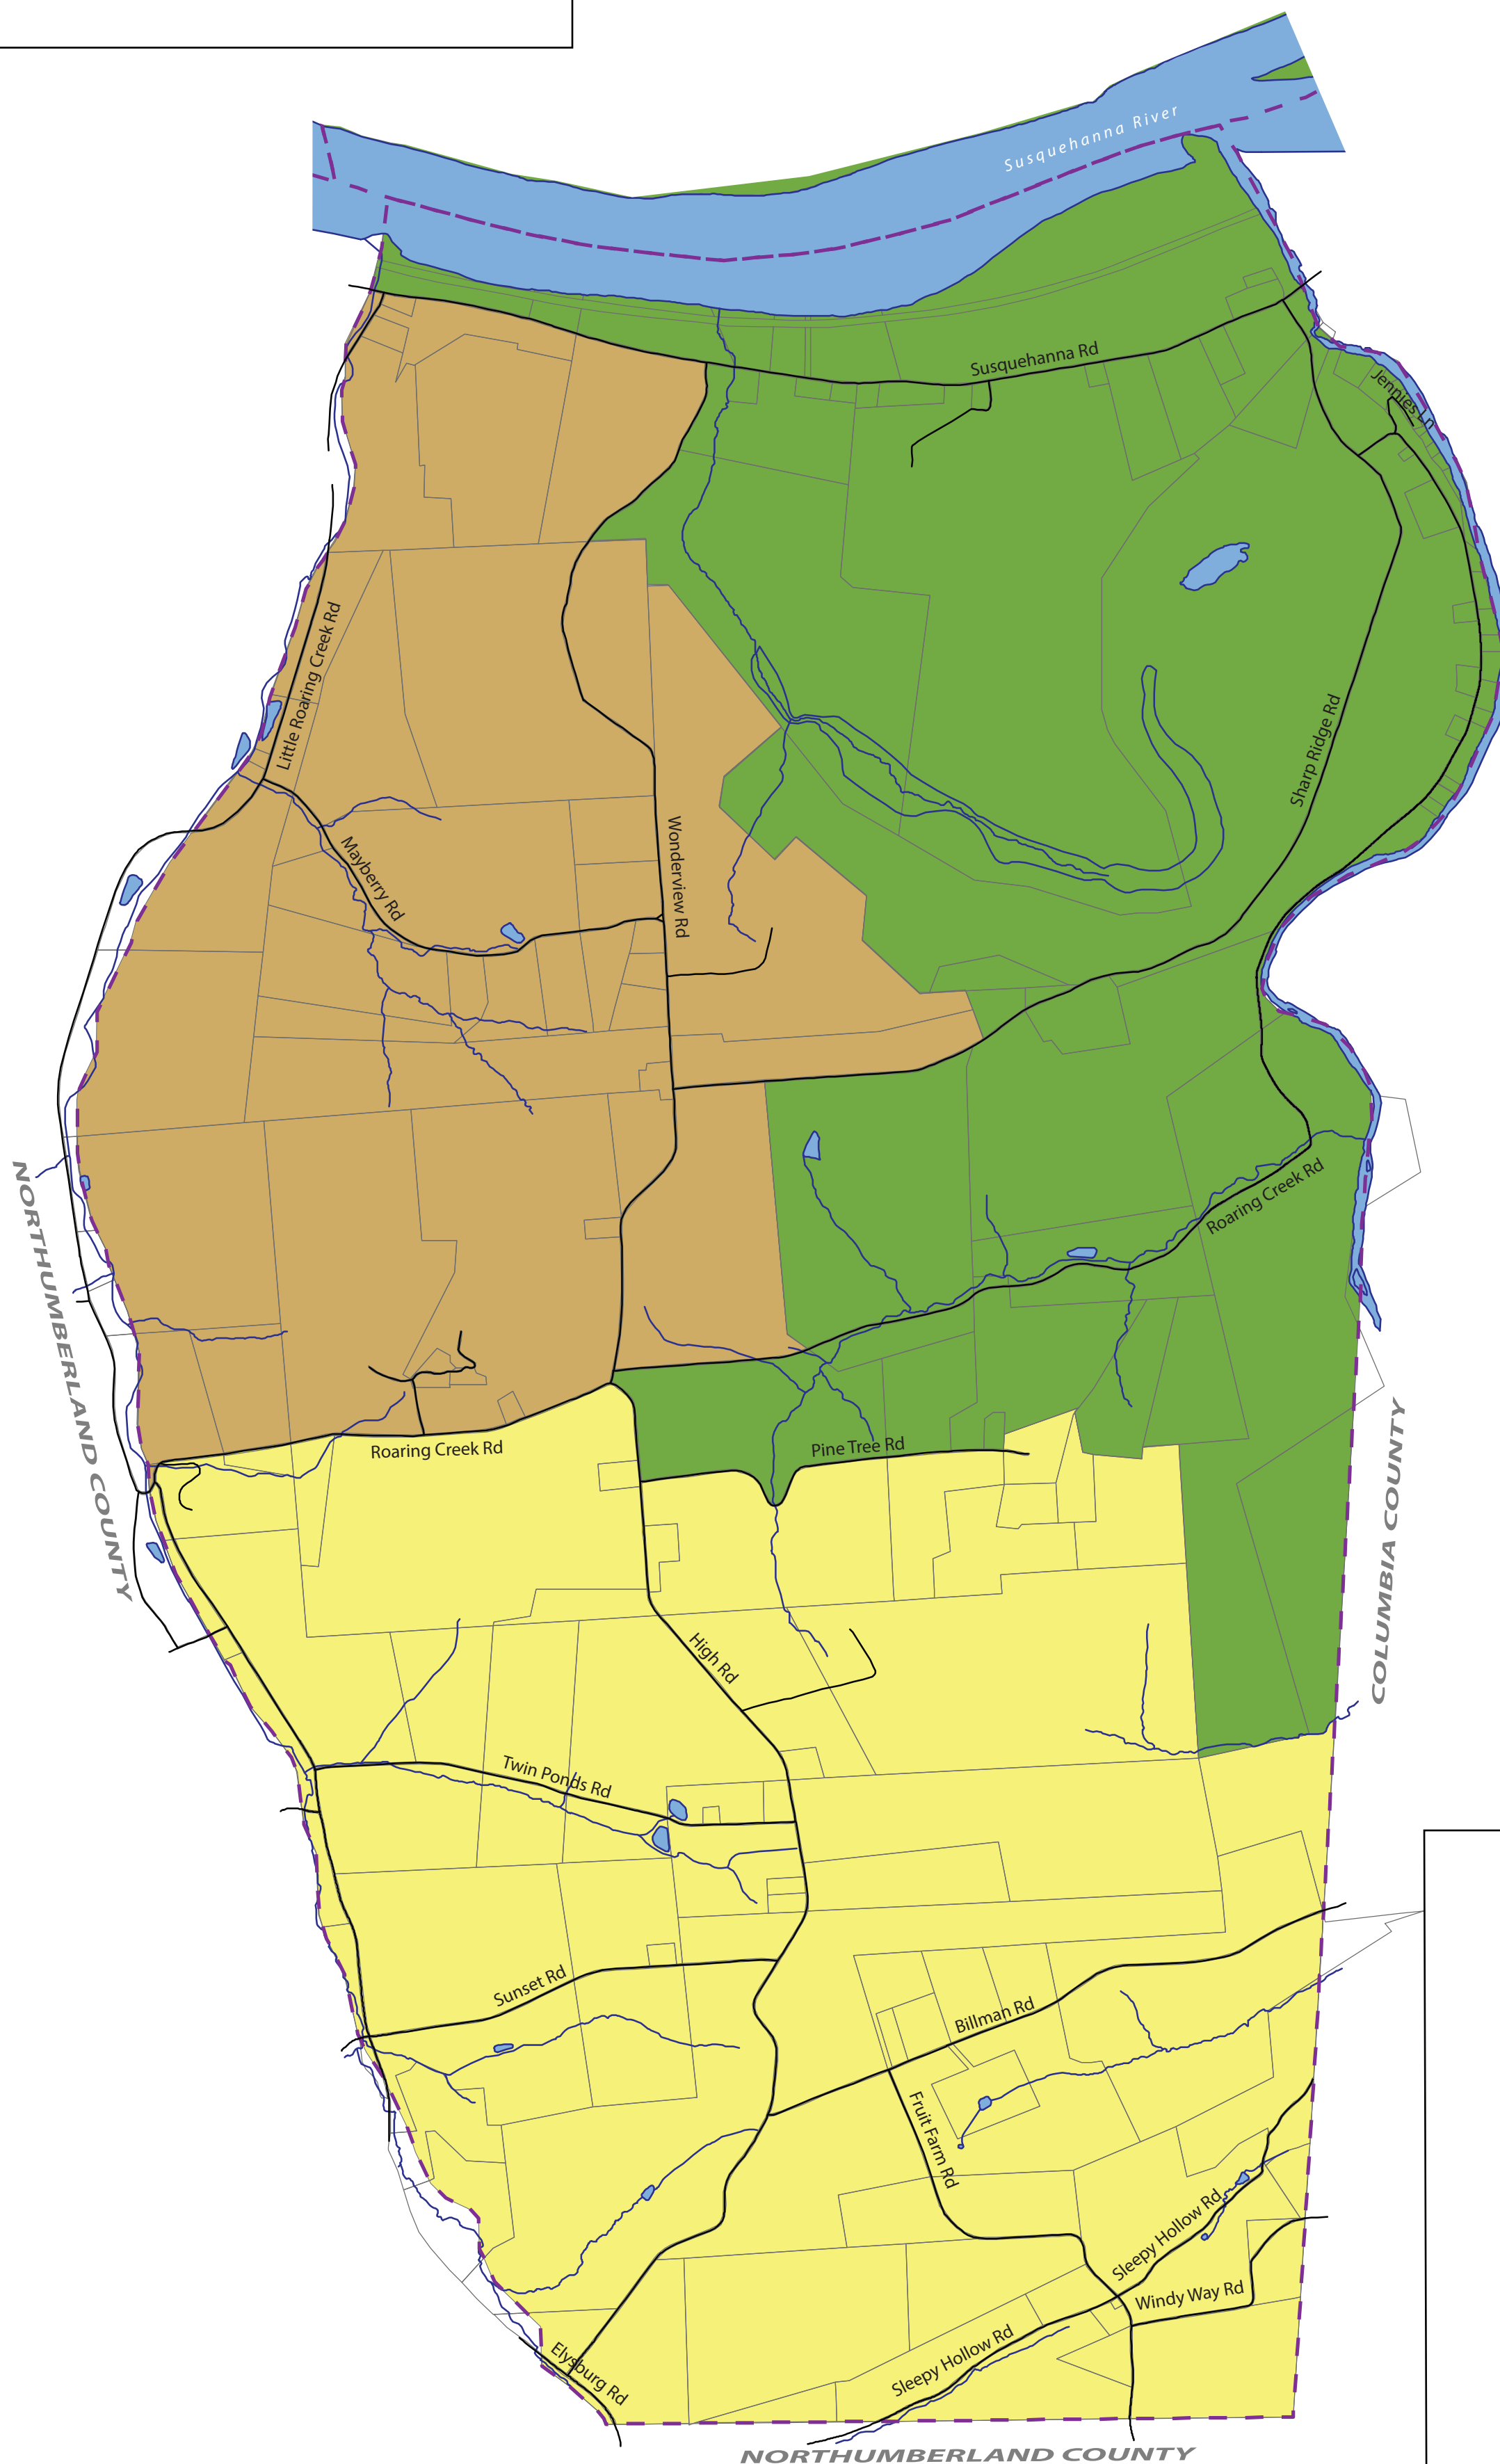

Mayberry Township Montour County, PA Zoning Map

- Legend**
- Municipal Lines
 - Streams
 - Roads
- Zoning Districts**
- Rural Residential (RR)
 - Suburban Residential (SR)
 - Village Center (VC)
 - Commercial (C)
 - Industrial (I)
 - Public/Semi-Public (P)
 - Agriculture (A)
 - Woodland (W)