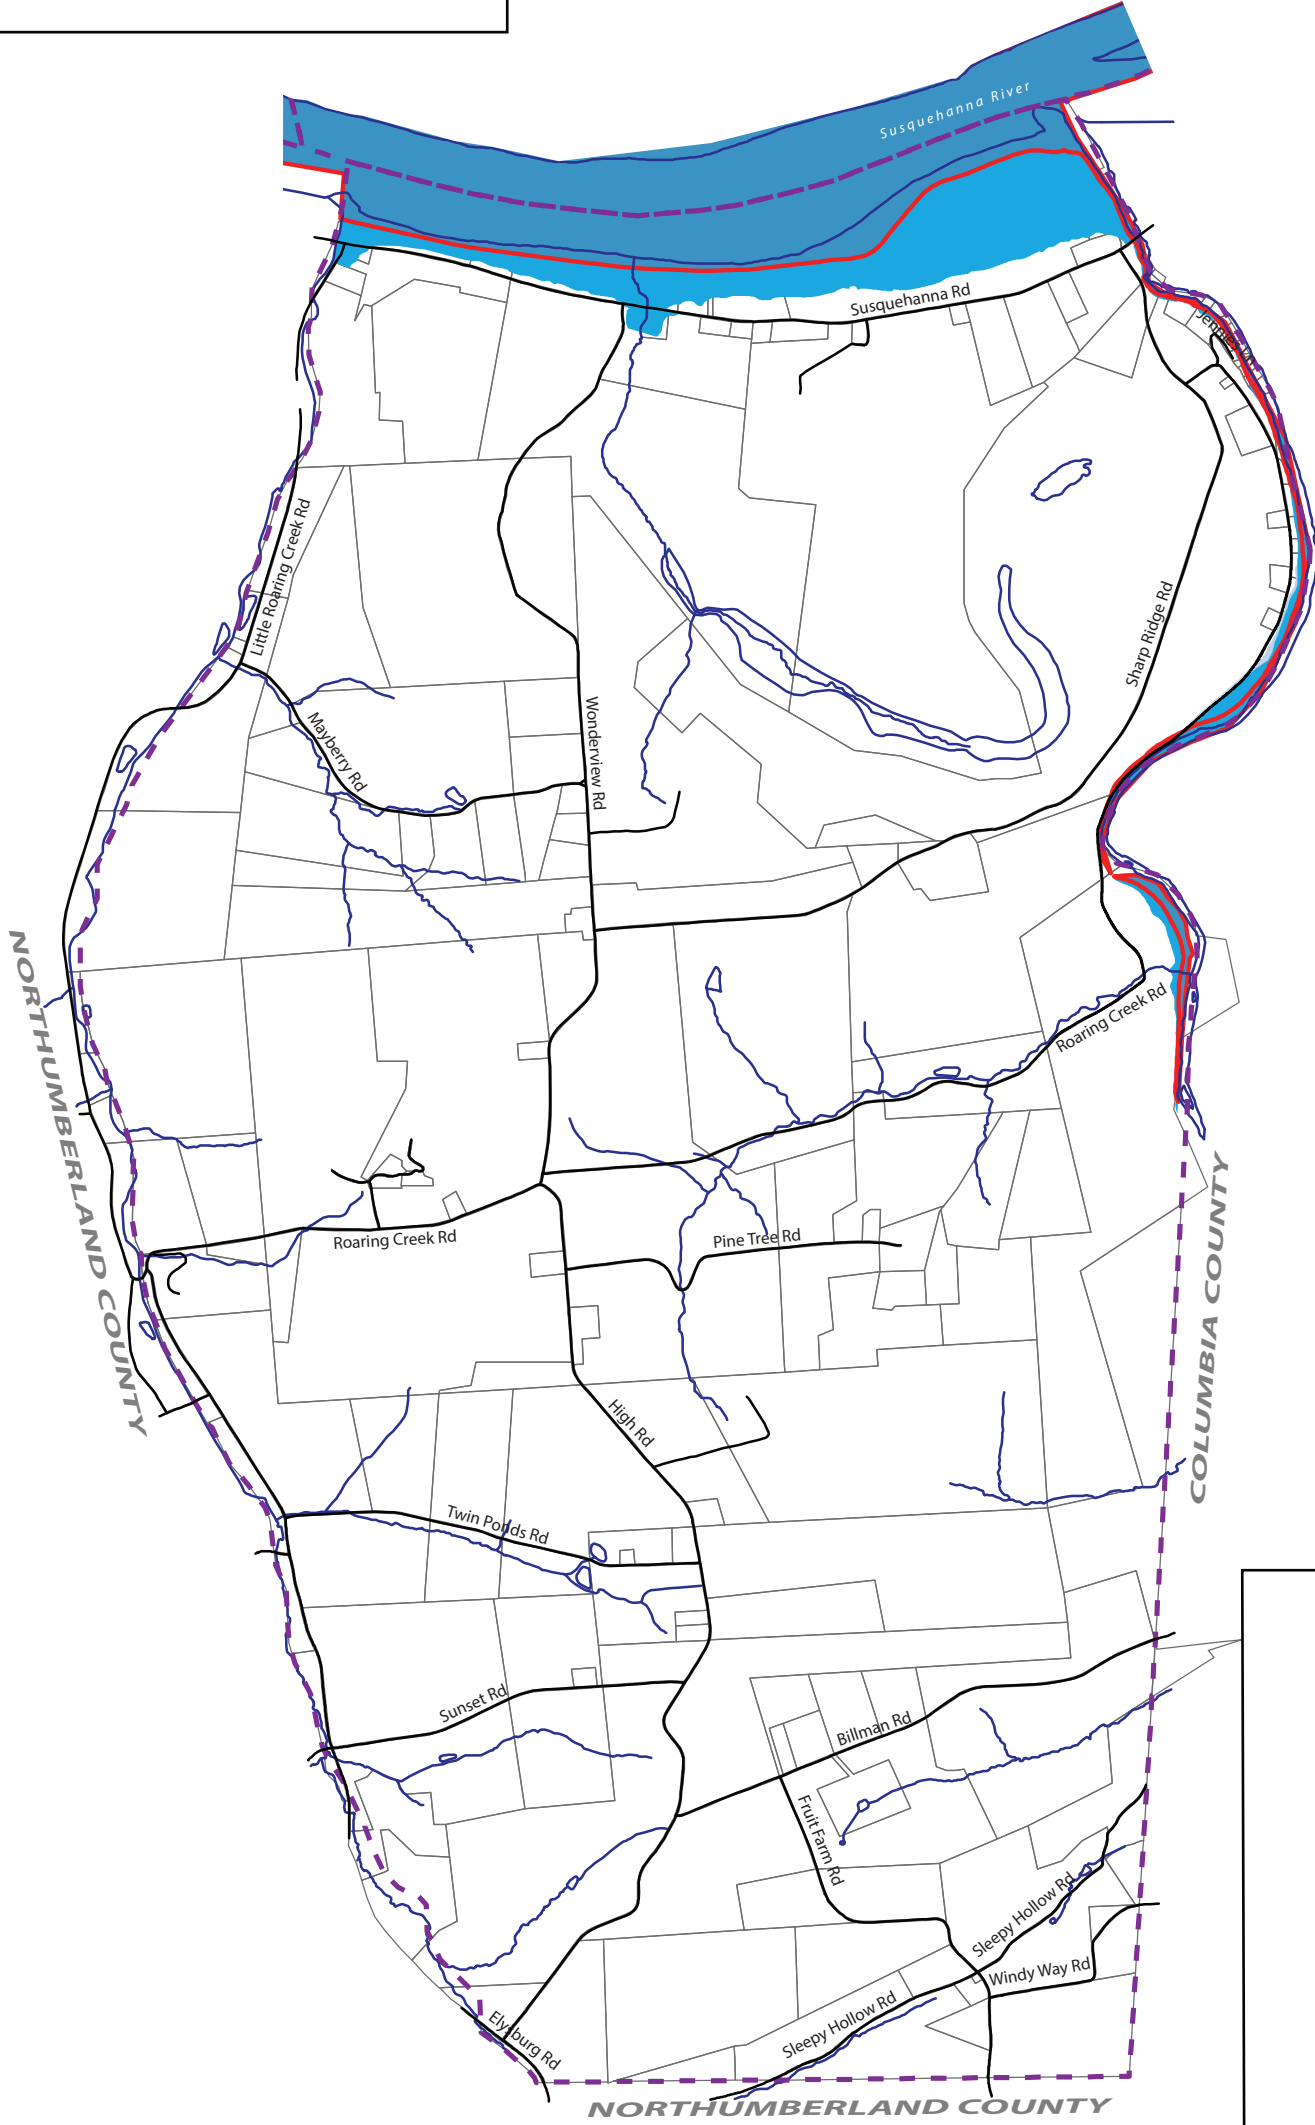

# Mayberry Township Montour County, PA Flood Map

- Legend**
- Municipal Lines
  - Streams
  - Roads
  - Flood Hazards**
  - Floodway
  - Flood Fringe or General Floodplain

JANUARY 1, 2016

SOURCE: FEMA, 2008 (Flood Hazards); Kathi Hannaford/SEDA-COG (Parcels) TJM 04/09/16

FLOOD

MAYBERRY TOWNSHIP