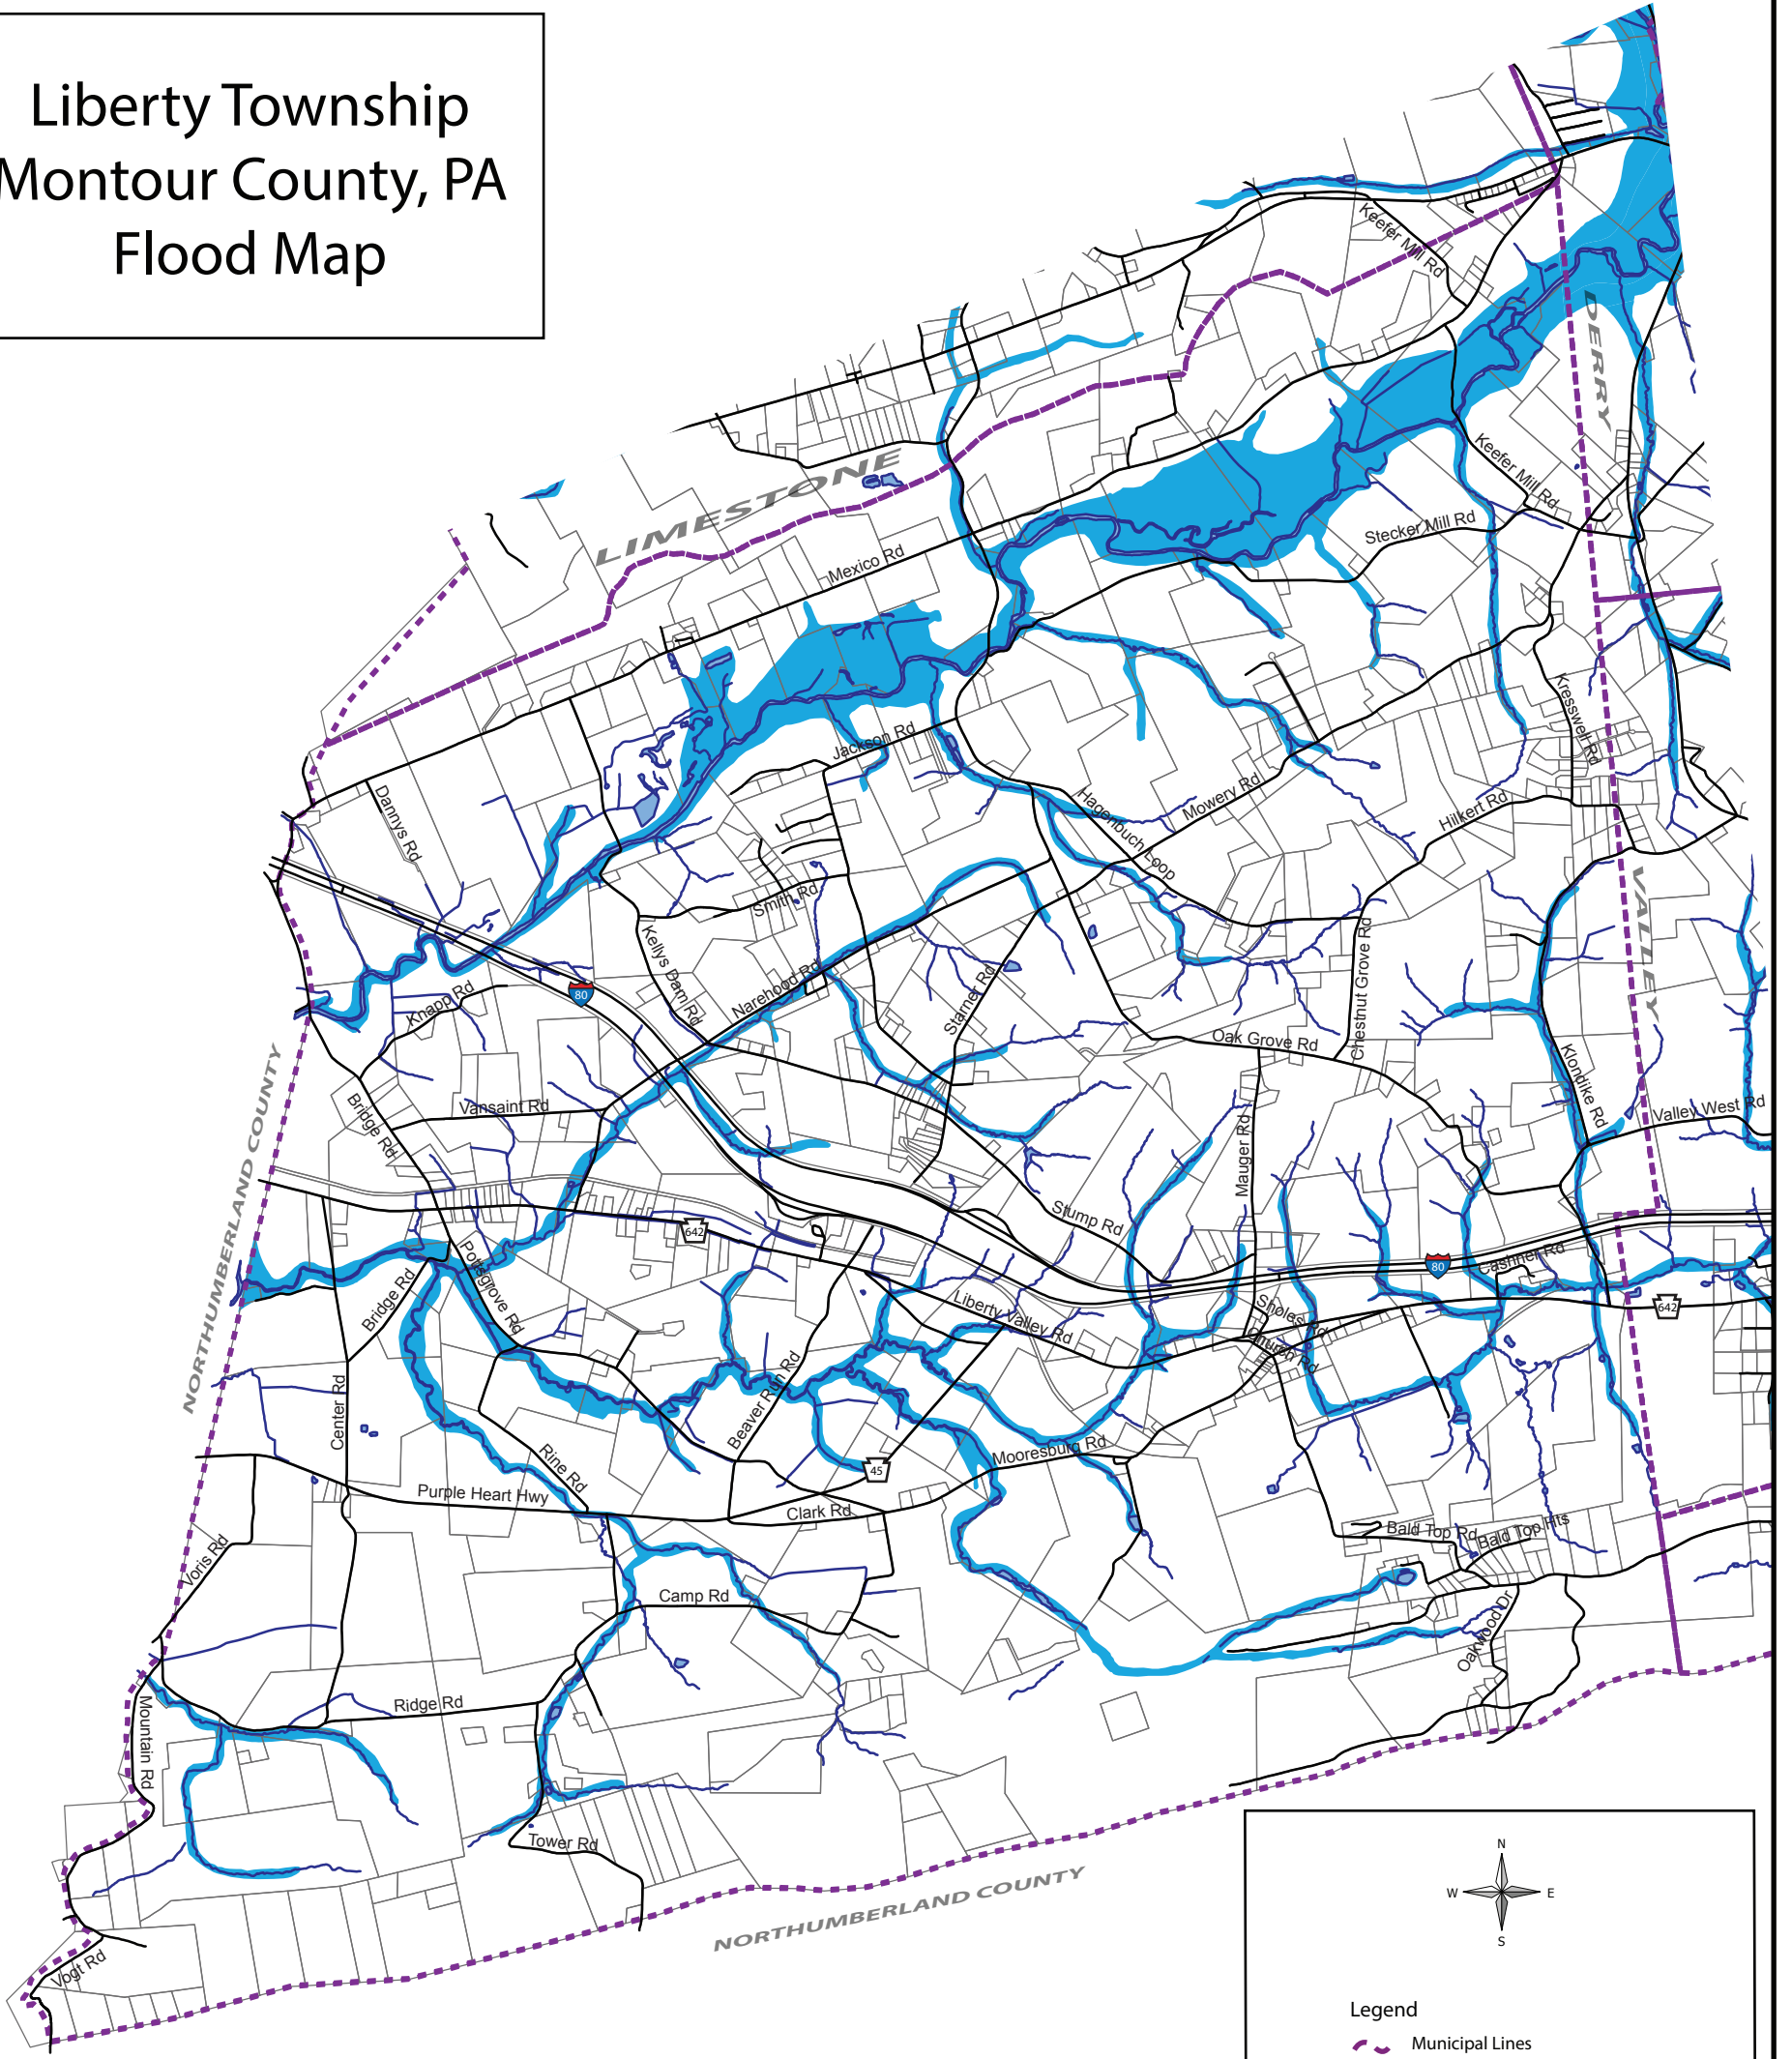

Liberty Township Montour County, PA Flood Map

Legend

- Municipal Lines
- Streams
- Roads

Flood Hazards

- Floodway
- Flood Fringe or General Floodplain

0 1 mi

JANUARY 1, 2016

SOURCE: FEMA, 2008 (Flood Hazards); Kathi Hannaford/SEDA-COG (Parcels) TJM 04/09/16

FLOOD

LIBERTY TOWNSHIP